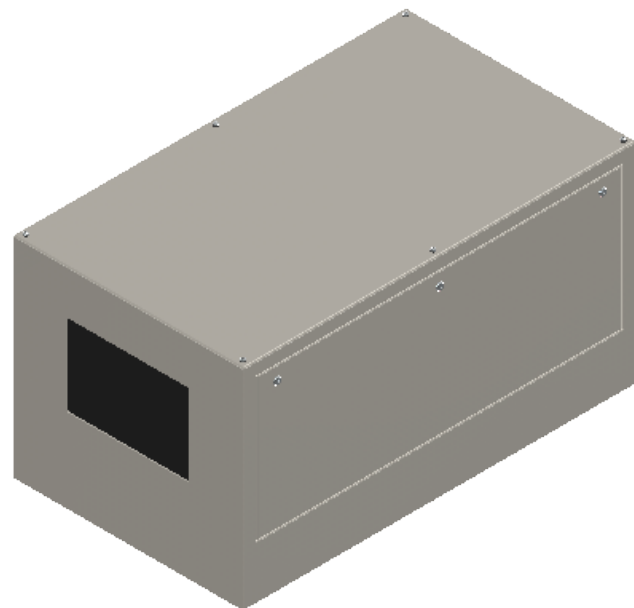

Line Set (high-pressure pipes and cooler control cable), choose from:

- 59.LS.12.03 - 3m [10ft] [ ] (default)
- 59.LS.12.05 - 5m [16ft] [ ]
- 59.LS.12.08 - 8m [25ft] [ ]
- 59.LS.12.10 - 10m [33ft] [ ]
- 59.LS.12.15 - 15m [50ft] [ ]

For single-zone systems, see ODU drawing 59.ODU.12

For multi-zone systems, consult Tempest for ODU specification.

Rigging Points:  
M12-1.75,  
6 places Top  
4 Places Bottom

Note: Dimensions subject to change without notice; check with Tempest before construction.