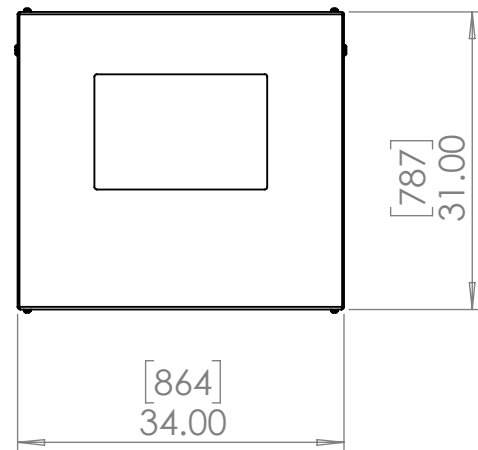

Line Set (high-pressure pipes and cooler control cable), choose from:

- 59.LS.12.03 - 3m [10ft] [ ] (default)
- 59.LS.12.05 - 5m [16ft] [ ]
- 59.LS.12.08 - 8m [25ft] [ ]
- 59.LS.12.10 - 10m [33ft] [ ]
- 59.LS.12.15 - 15m [50ft] [ ]

For single-zone systems, see ODU drawing 59.ODU.12

For multi-zone systems, consult Tempest for ODU specification.

Rigging Points:  
M12-1.75,  
6 places Top  
4 Places Bottom

Note: Dimensions subject to change without notice; check with Tempest before construction.

UNLESS OTHERWISE SPECIFIED:  
DIMENSIONS ARE IN INCHES  
TOLERANCES:  
FRACTIONAL ±  
ANGULAR: MACH ± BEND ±  
TWO PLACE DECIMAL ±  
THREE PLACE DECIMAL ±  
INTERPRET GEOMETRIC TOLERANCING PER:  
MATERIAL  
Aluminum  
FINISH  
TBD

	NAME	DATE
DRAWN	TB	8/2/2022
CHECKED		
ENG APPR.		
MFG APPR.		
Q.A.		
COMMENTS:		

TITLE:  
Oasis 310 Landscape Enclosure (12k)

SIZE	DWG. NO.	REV
<b>B</b>	55.310.L	02

DO NOT SCALE DRAWING

SCALE: 1:20

SHEET 1 OF 1