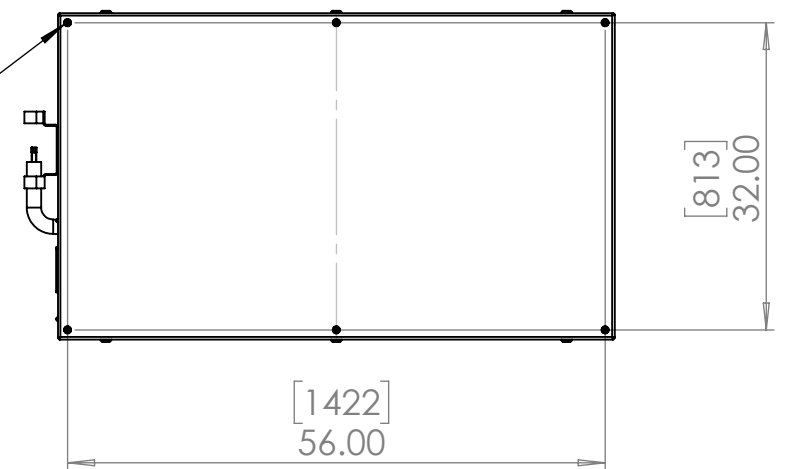

Line Set (high-pressure pipes and cooler control cable), choose from:

- 59.LS.12.03 - 3m [10ft] [ ] (default)
- 59.LS.12.05 - 5m [16ft] [ ]
- 59.LS.12.08 - 8m [25ft] [ ]
- 59.LS.12.10 - 10m [33ft] [ ]
- 59.LS.12.15 - 15m [50ft] [ ]

For single-zone systems, see ODU drawing 59.ODU.12

For multi-zone systems, consult Tempest for ODU specification.

Rigging Points:  
M12-1.75,  
6 places Top  
4 Places Bottom

Note: Dimensions subject to change without notice; check with Tempest before construction.

UNLESS OTHERWISE SPECIFIED:  
DIMENSIONS ARE IN INCHES  
TOLERANCES:  
FRACTIONAL ±  
ANGULAR: MACH ± BEND ±  
TWO PLACE DECIMAL ±  
THREE PLACE DECIMAL ±  
INTERPRET GEOMETRIC TOLERANCING PER:  
MATERIAL  
Aluminum  
FINISH  
TBD

	NAME	DATE
DRAWN	TB	8/2/2022
CHECKED		
ENG APPR.		
MFG APPR.		
Q.A.		
COMMENTS:		

TITLE:  
Oasis 310 Landscape Enclosure (12k)

SIZE	DWG. NO.	REV
<b>B</b>	55.310.L	02

DO NOT SCALE DRAWING

SCALE: 1:20

SHEET 1 OF 1