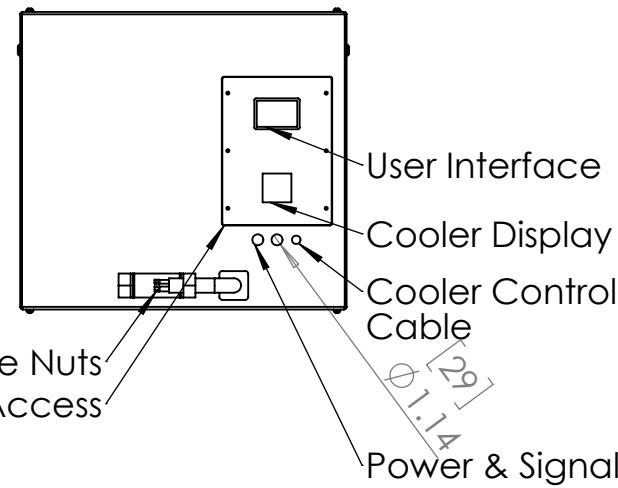

Line Set (high-pressure pipes and cooler control cable), choose from:

- 59.LS.12.03 - 3m [10ft] [ ] (default)
- 59.LS.12.05 - 5m [16ft] [ ]
- 59.LS.12.08 - 8m [25ft] [ ]
- 59.LS.12.10 - 10m [33ft] [ ]
- 59.LS.12.15 - 15m [50ft] [ ]

For single-zone systems, see ODU drawing 59.ODU.12

For multi-zone systems, consult Tempest for ODU specification.

Rigging Points:  
M12-1.75,  
6 places Top  
4 Places Bottom

Note: Dimensions subject to change without notice; check with Tempest before construction.