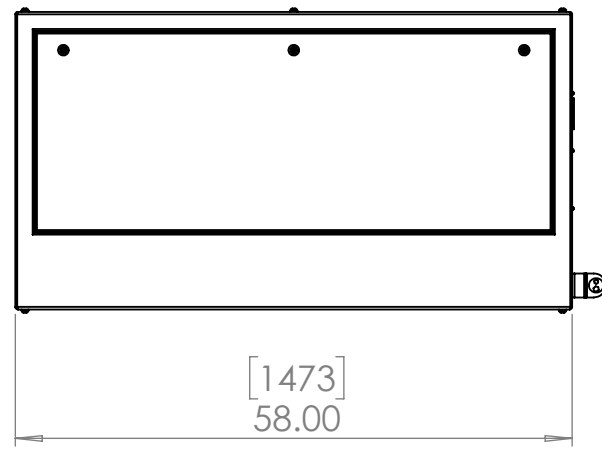

Line Set (high-pressure pipes and cooler control cable), choose from:

- 59.LS.12.03 - 3m [10ft] [ ] (default)
- 59.LS.12.05 - 5m [16ft] [ ]
- 59.LS.12.08 - 8m [25ft] [ ]
- 59.LS.12.10 - 10m [33ft] [ ]
- 59.LS.12.15 - 15m [50ft] [ ]

For single-zone systems, see ODU drawing 59.ODU.12

For multi-zone systems, consult Tempest for ODU specification.

Rigging Points:  
M12-1.75,  
6 places Top  
4 Places Bottom

Note: Dimensions subject to change without notice; check with Tempest before construction.

UNLESS OTHERWISE SPECIFIED:  
DIMENSIONS ARE IN INCHES  
TOLERANCES:  
FRACTIONAL ±  
ANGULAR: MACH ± BEND ±  
TWO PLACE DECIMAL ±  
THREE PLACE DECIMAL ±  
INTERPRET GEOMETRIC TOLERANCING PER:  
MATERIAL  
Aluminum  
FINISH  
TBD

	NAME	DATE
DRAWN	TB	8/2/2022
CHECKED		
ENG APPR.		
MFG APPR.		
Q.A.		
COMMENTS:		

TITLE:  
Oasis 310 Landscape Enclosure (12k)

SIZE	DWG. NO.	REV
<b>B</b>	55.310.L	02

DO NOT SCALE DRAWING

SCALE: 1:20

SHEET 1 OF 1