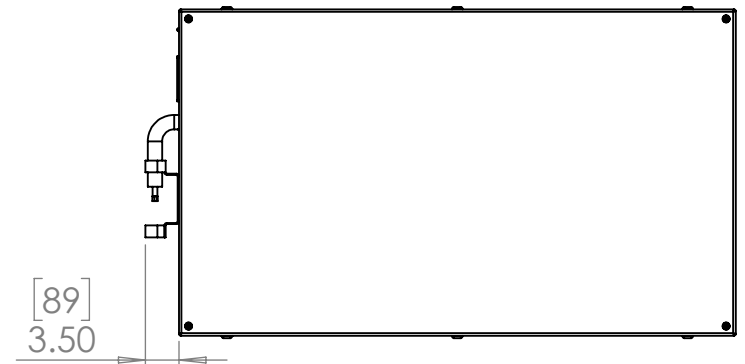

Line Set (high-pressure pipes and cooler control cable), choose from:

- 59.LS.12.03 - 3m [10ft] [ ] (default)
- 59.LS.12.05 - 5m [16ft] [ ]
- 59.LS.12.08 - 8m [25ft] [ ]
- 59.LS.12.10 - 10m [33ft] [ ]
- 59.LS.12.15 - 15m [50ft] [ ]

For single-zone systems, see ODU drawing 59.ODU.12

For multi-zone systems, consult Tempest for ODU specification.

Rigging Points:  
M12-1.75,  
6 places Top  
4 Places Bottom

Note: Dimensions subject to change without notice; check with Tempest before construction.

UNLESS OTHERWISE SPECIFIED:  
DIMENSIONS ARE IN INCHES  
TOLERANCES:  
FRACTIONAL ±  
ANGULAR: MACH ± BEND ±  
TWO PLACE DECIMAL ±  
THREE PLACE DECIMAL ±  
INTERPRET GEOMETRIC TOLERANCING PER:  
MATERIAL  
Aluminum  
FINISH  
TBD