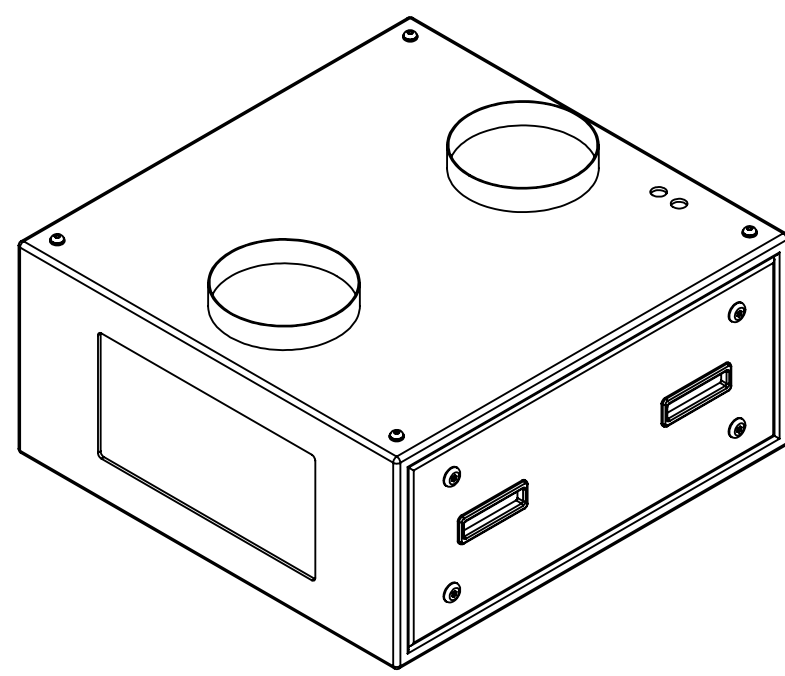

8 7 6 5 4 3 2 1

D
C
B
A

Optical Grade Tempered Port Glass

Removable Locking Side Panels

UNLESS OTHERWISE SPECIFIED:
 DIMENSIONS ARE IN INCHES
 TOLERANCES:
 FRACTIONAL: \pm
 ANGULAR: MACH \pm BEND \pm
 TWO PLACE DECIMAL \pm
 THREE PLACE DECIMAL \pm
 INTERPRET GEOMETRIC TOLERANCING PER:
 MATERIAL
 FINISH
 DO NOT SCALE DRAWING

	NAME	DATE
DRAWN	TB	8/26/2017
CHECKED		
ENG APPR.		
MFG APPR.		
Q.A.		
COMMENTS:		

TEMPEST
lighting inc.

TITLE:
Whispr 53.050 Landscape Enclosure

SIZE	DWG. NO.	REV
B	53.050.Lx.xx	06

SCALE: 1:10 SHEET 1 OF 1