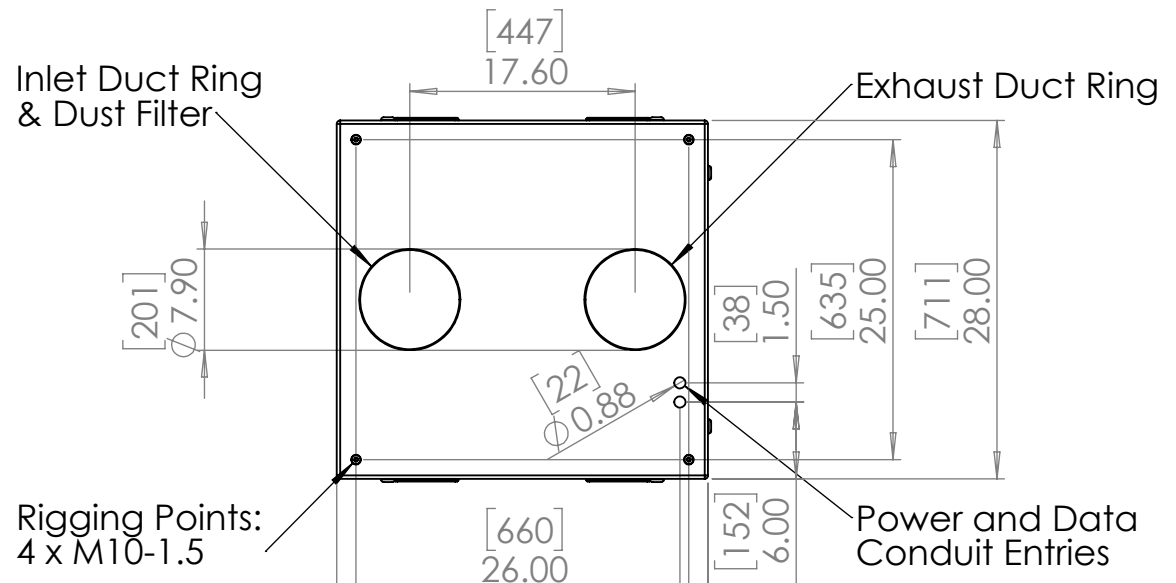

8 7 6 5 4 3 2 1

D
C
B
A

Optical Grade Tempered Port Glass

Removable Locking Side Panels

UNLESS OTHERWISE SPECIFIED:
 DIMENSIONS ARE IN INCHES
 TOLERANCES:
 FRACTIONAL: \pm
 ANGULAR: MACH \pm BEND \pm
 TWO PLACE DECIMAL \pm
 THREE PLACE DECIMAL \pm
 INTERPRET GEOMETRIC TOLERANCING PER:
 MATERIAL
 FINISH
 DO NOT SCALE DRAWING

	NAME	DATE
DRAWN	TB	8/26/2017
CHECKED		
ENG APPR.		
MFG APPR.		
Q.A.		
COMMENTS:		

TEMPEST
lighting inc.

TITLE:
Whispr 53.050 Landscape Enclosure

SIZE	DWG. NO.	REV
B	53.050.Lx.xx	06

SCALE: 1:10 SHEET 1 OF 1