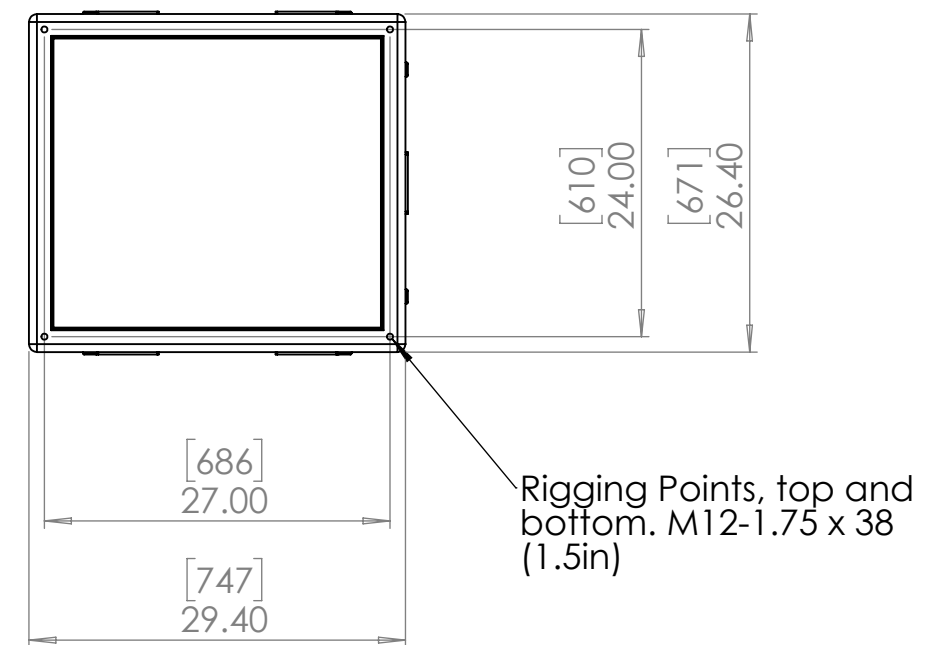

Port Glass -  
tempered  
optical glass

Lockable Door Latches

Rigging Points, top and  
bottom. M12-1.75 x 38  
(1.5in)

UNLESS OTHERWISE SPECIFIED:  
DIMENSIONS ARE IN INCHES  
TOLERANCES:  
FRACTIONAL: ±  
ANGULAR: MACH ± BEND ±  
TWO PLACE DECIMAL ±  
THREE PLACE DECIMAL ±  
INTERPRET GEOMETRIC  
TOLERANCING PER:  
MATERIAL  
FINISH  
DO NOT SCALE DRAWING

	NAME	DATE
DRAWN	TB	9/19/2016
CHECKED		
ENG APPR.		
MFG APPR.		
Q.A.		
COMMENTS:		

TITLE:  
Whispr G4 53.050 Landscape  
Projector Enclosure

SIZE	DWG. NO.	REV
<b>B</b>	53.050.L.xx	03

SCALE: 1:10 SHEET 1 OF 1