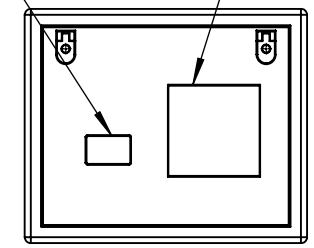

Optical Grade Tempered Port Glass

Lockable Latches front and back doors

DEC4 User Interface

Fan door opens when fan is running

Power and Signal Conduit Entries, PG21/US 3/4"

Inlet Filter

M12-1.75 x 38 Threaded mounting holes, top and bottom

UNLESS OTHERWISE SPECIFIED:
 DIMENSIONS ARE IN INCHES
 TOLERANCES:
 FRACTIONAL ±
 ANGULAR: MACH ± BEND ±
 TWO PLACE DECIMAL ±
 THREE PLACE DECIMAL ±
 INTERPRET GEOMETRIC TOLERANCING PER:
 MATERIAL
 Aluminum & SS
 FINISH
 Lt Bronze
 DO NOT SCALE DRAWING