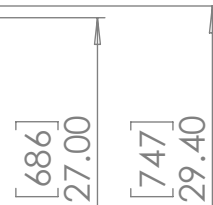

Optical Grade Tempered Port Glass

Lockable Latches front and back doors

DEC4 User Interface

Fan door opens when fan is running

Power and Signal Conduit Entries, PG21/US 3/4"

Inlet Filter

M12-1.75 x 38 Threaded mounting holes, top and bottom

UNLESS OTHERWISE SPECIFIED:
 DIMENSIONS ARE IN INCHES
 TOLERANCES:
 FRACTIONAL ±
 ANGULAR: MACH ± BEND ±
 TWO PLACE DECIMAL ±
 THREE PLACE DECIMAL ±
 INTERPRET GEOMETRIC TOLERANCING PER:
 MATERIAL
 Aluminum & SS
 FINISH
 Lt Bronze
 DO NOT SCALE DRAWING

	NAME	DATE
DRAWN	TB	12/9/2016
CHECKED		
ENG APPR.		
MFG APPR.		
Q.A.		
COMMENTS:		

TEMPEST
lighting inc.

TITLE:
Cyclone G4 220 for Barco HDX

SIZE	DWG. NO.	REV
B	55.220.L.xx	02

SCALE: 1:20 SHEET 1 OF 1