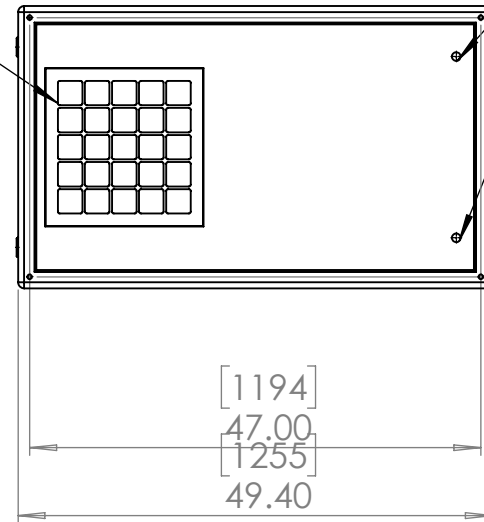

Optical Grade Tempered Port Glass

Lockable Latches front and back doors

DEC4 User Interface

Fan door opens when fan is running

Power and Signal Conduit Entries, PG21/US 3/4"

Inlet Filter

M12-1.75 x 38 Threaded mounting holes, top and bottom

UNLESS OTHERWISE SPECIFIED:
 DIMENSIONS ARE IN INCHES
 TOLERANCES:
 FRACTIONAL ±
 ANGULAR: MACH ± BEND ±
 TWO PLACE DECIMAL ±
 THREE PLACE DECIMAL ±
 INTERPRET GEOMETRIC TOLERANCING PER:
 MATERIAL
 Aluminum & SS
 FINISH
 Lt Bronze
 DO NOT SCALE DRAWING

	NAME	DATE
DRAWN	TB	12/9/2016
CHECKED		
ENG APPR.		
MFG APPR.		
Q.A.		
COMMENTS:		

TEMPEST
lighting inc.

TITLE:
Cyclone G4 220 for Barco HDX

SIZE	DWG. NO.	REV
B	55.220.L.xx	02

SCALE: 1:20 SHEET 1 OF 1