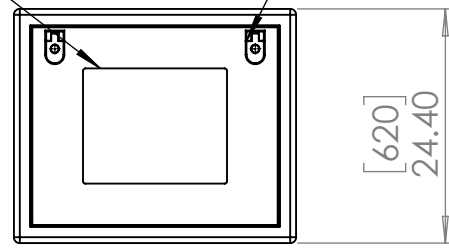

Optical Grade Tempered Port Glass

Lockable Latches front and back doors

DEC4 User Interface

Fan door opens when fan is running

Power and Signal Conduit Entries, PG21/US 3/4"

Inlet Filter

M12-1.75 x 38 Threaded mounting holes, top and bottom

UNLESS OTHERWISE SPECIFIED:
 DIMENSIONS ARE IN INCHES
 TOLERANCES:
 FRACTIONAL ±
 ANGULAR: MACH ± BEND ±
 TWO PLACE DECIMAL ±
 THREE PLACE DECIMAL ±
 INTERPRET GEOMETRIC TOLERANCING PER:
 MATERIAL
 Aluminum & SS
 FINISH
 Lt Bronze
 DO NOT SCALE DRAWING

	NAME	DATE
DRAWN	TB	12/9/2016
CHECKED		
ENG APPR.		
MFG APPR.		
Q.A.		
COMMENTS:		

TEMPEST
lighting inc.

TITLE:
Cyclone G4 220 for Barco HDX

SIZE	DWG. NO.	REV
B	55.220.L.xx	02

SCALE: 1:20 SHEET 1 OF 1