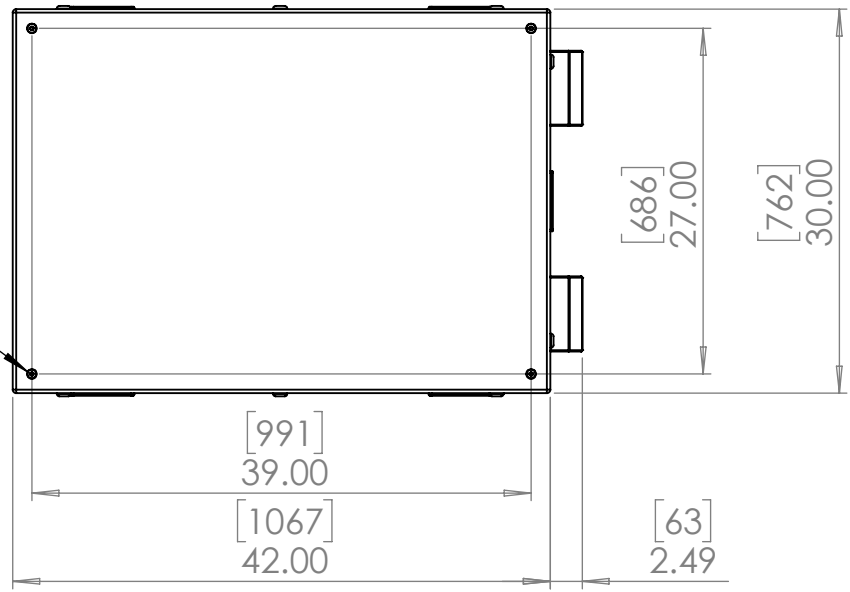

8 7 6 5 4 3 2 1

D
C
B
A

Rigging Points:
4 x M10-1.5 Top
and Bottom

Optical Grade
Tempered Port
Glass

Removable
Locking Side
Panels

Standard Salt
Fog Inlet Filter

Exhaust Cowl
& Insect
Screen

DEC User
Interface

Signal Conduit Entry

Power Conduit Entry
(US 3/4", Int PG21)

UNLESS OTHERWISE SPECIFIED:
DIMENSIONS ARE IN INCHES
TOLERANCES:
FRACTIONAL ±
ANGULAR: MACH ± BEND ±
TWO PLACE DECIMAL ±
THREE PLACE DECIMAL ±
INTERPRET GEOMETRIC
TOLERANCING PER:
MATERIAL
FINISH
DO NOT SCALE DRAWING

	NAME	DATE
DRAWN	TB	8/26/2017
CHECKED		
ENG APPR.		
MFG APPR.		
Q.A.		
COMMENTS:		

TITLE: Blizzard 52.150 Landscape Enclosure		
SIZE B	DWG. NO. 52.150.Lx.xx	REV 05
SCALE: 1:10		SHEET 1 OF 1

8 7 6 5 4 3 2 1