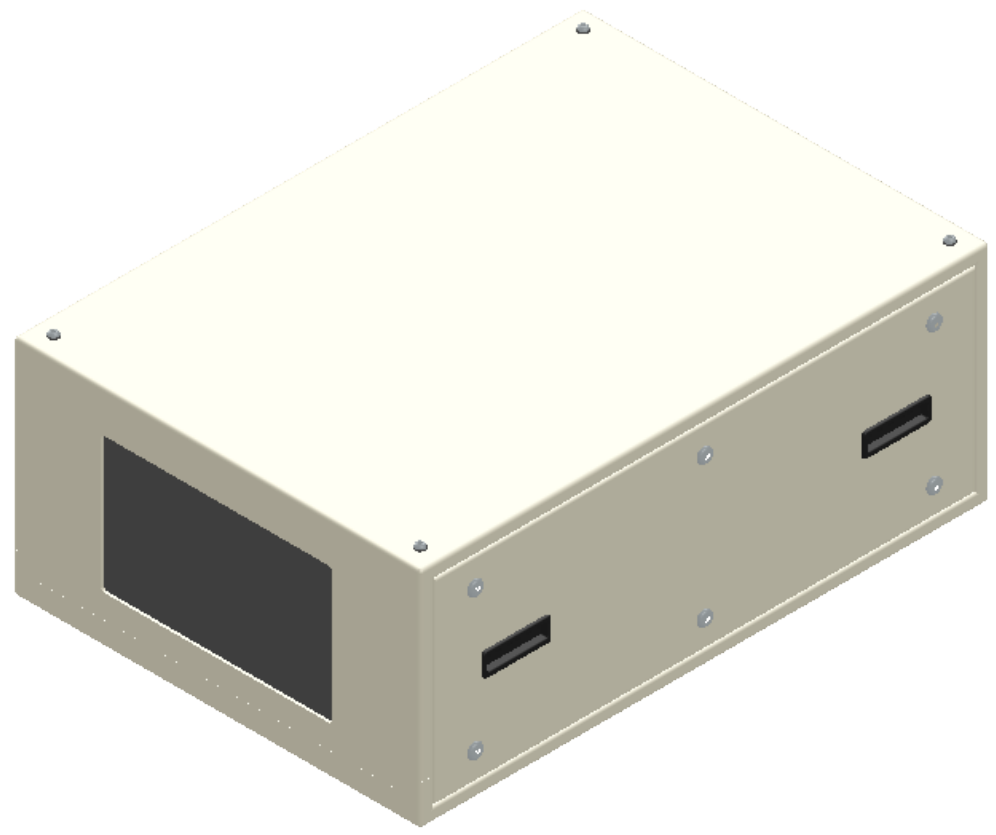

8 7 6 5 4 3 2 1

D
C
B
A

Rigging Points:
4 x M10-1.5 Top
and Bottom

Optical Grade
Tempered Port
Glass

Removable
Locking Side
Panels

Standard Salt
Fog Inlet Filter

Exhaust Cowl
& Insect
Screen

DEC User
Interface

Signal Conduit Entry

Power Conduit Entry
(US 3/4", Int PG21)

UNLESS OTHERWISE SPECIFIED:
DIMENSIONS ARE IN INCHES
TOLERANCES:
FRACTIONAL ±
ANGULAR: MACH ± BEND ±
TWO PLACE DECIMAL ±
THREE PLACE DECIMAL ±
INTERPRET GEOMETRIC
TOLERANCING PER:
MATERIAL
FINISH
DO NOT SCALE DRAWING