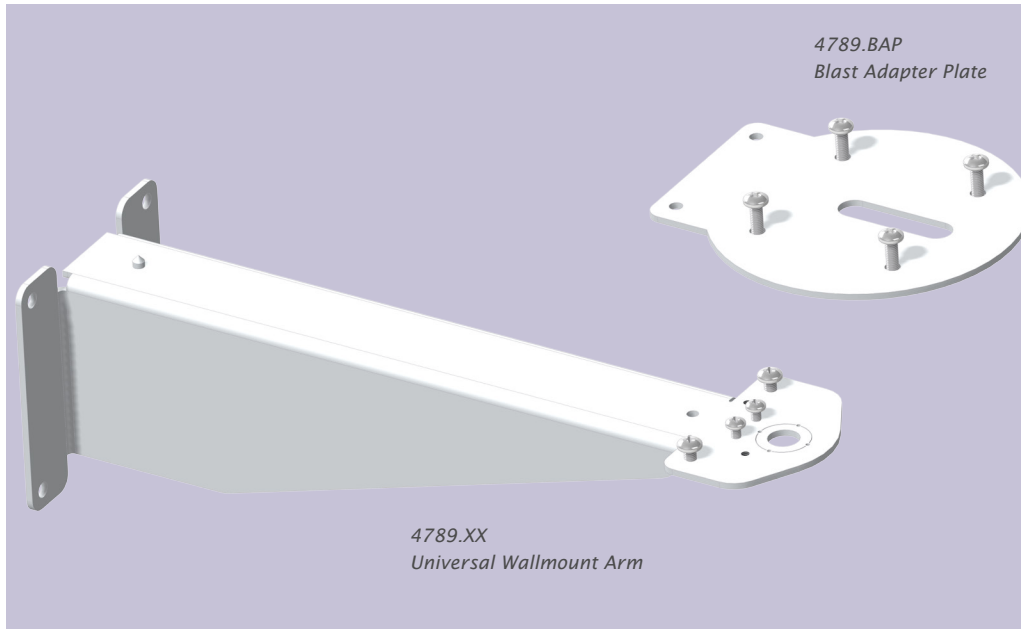

## Universal Wallmount Arms

*These rugged stainless steel arms allow you to mount any Philips Color Kinetics Graze, Vaya Linear, Vaya Wash, Blast, Burst or Compact Burst luminaire (even Landscape NPT Versions) to any wall.*

Simply drill out the knockout ring and you have a wallmount arm for any landscape fixture with 1/2" NPT stem!

Add the optional Adapter Plate to attach any Blast, Burst or

Compact Burst fixture — note that the wall offset increases by 2.5in [6cm] with the adapter plate fitted.

Arms are made of heavy gauge stainless steel for excellent corrosion resistance and great strength. Arms may be mounted on a heavy duty US 4" J-Box (installer is responsible for mounting strength and structural integrity).

The luminaire leader cables may be neatly dressed on the underside of the arm back to the wall, with the nylon ties provided.

*Note: 4789 Series arms replace Tempest 4751 and 4781 series Arms.*

Part Number	Description	✓
4789.06	Universal Wallmount Arm, 6in [15cm]	
4789.12	Universal Wallmount Arm, 12in [30cm]	
4789.18	Universal Wallmount Arm, 18in [45cm]	
4789.24	Universal Wallmount Arm, 24in [60cm]	
4789.36	Universal Wallmount Arm, 36in [90cm]	
4789.XX	Universal Wallmount Arm, custom length (where XX is the length in inches)	
4789.BAP	Adapter Plate for Blast, Burst, Burst Compact (add 2.5in [6cm] to wall offset)	