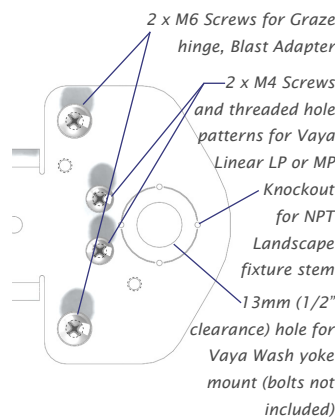

In the interest of continuous product improvement, specifications are subject to change without notice

Tempest Lighting, Inc

11845 Wicks Street, Sun Valley, CA 91352, USA
www.tempest.org info@tempest.org
t: +1 818 787 8984 f: +1 818 252 7101